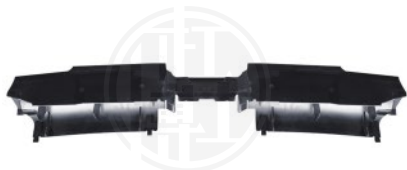

Replacement for PASSAT B8 '16 SERIES

FOR V-W

[Http://www.rzbautoparts.com](http://www.rzbautoparts.com)

RZB-16MT-063

水箱上护板
DECORATIVE SHEET UP WATER POT
3GO 121 330A