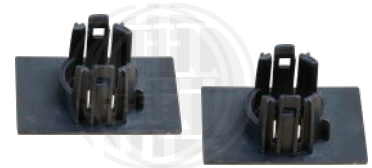

RZB-SCR-054

后杠雷达支架
REAR BUMPER RADAR BARCKET
1K8 919 485A/486A GRU