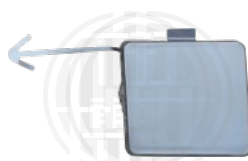

RZB-SR-036

后杠拖车盖
REAR BUMPER TRAILER COVER
7NO 807 441