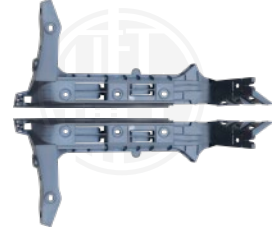

RZB-10T6-031 L/R

后杠支架
REAR BUMPER BRACKET
7HO 807 393C/394C